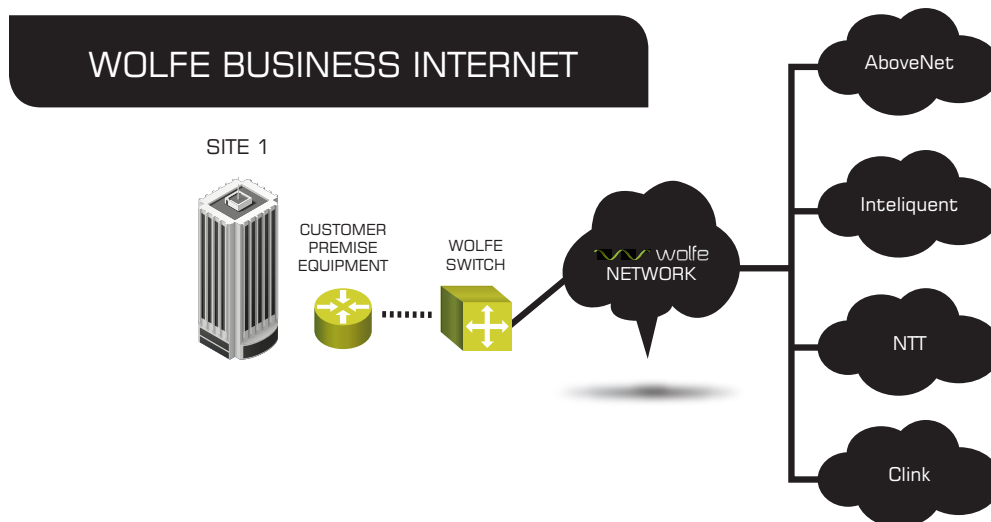

Transfer your data quickly, reliably and safely.

Need fast access for business-critical applications, such as email, VoIP and sending large files? Dedicated high speed Internet access ensures that your company can easily accomplish mission-critical tasks – and stay connected to customers, business partners and employees.

Today's high speed access may not be fast enough for tomorrow. That's why you need the flexibility to provision the exact capacity your business needs. As your company grows, your bandwidth can grow with it – easily and cost effectively.

Wolfe Business Internet gives you the control and flexibility you need.

Wolfe's Business Internet provides your company reliable access, guaranteed provisioning and 24/7 customer support. You can select to have Wolfe manage your components. Or, you can provide your own solution and provide your own equipment. Either way, your Internet access is proactively managed around the clock.

This solution provides your business the utmost in flexibility. Instead of a "one-size-fits-all" solution, you'll have a wide range of fast symmetrical access speeds, access methods and options. Depending on your needs, Wolfe can provide business voice applications, security solutions, manageable redundancy options and five classes of service.

Wolfe Business Internet provides end-to-end management, speed and scalability — for a price that's much less than you'd expect.

Call Wolfe today at 1-800-WOLFENET or visit www.wolfe.net.