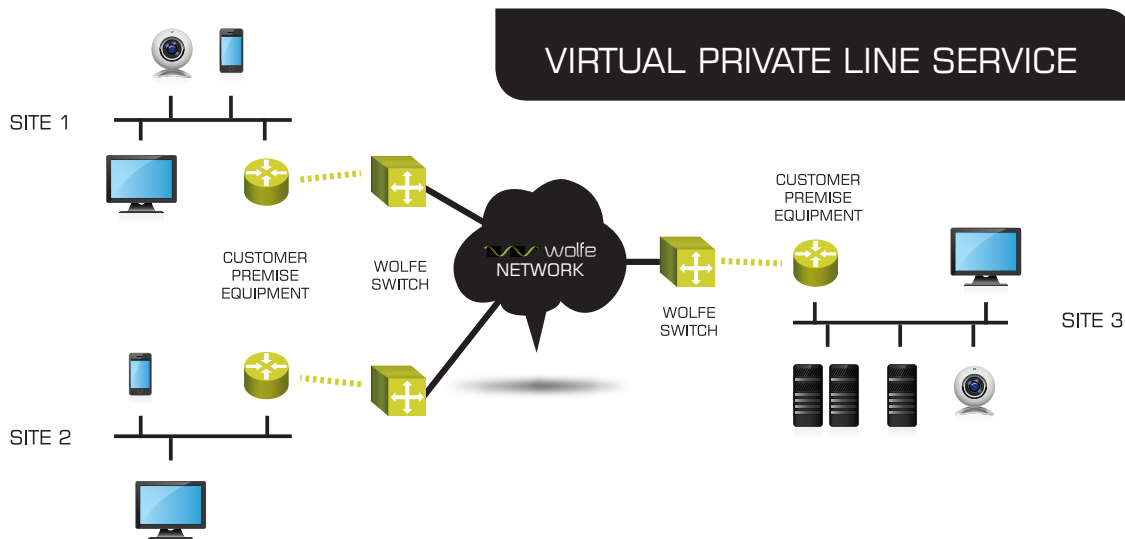

Connecting your business branches safely, efficiently and reliably.

Your business needs more than a fast way to transmit data. Your business requires a dedicated service connection that gives you the control you need to prioritize network traffic, protect your data from prying eyes and link your locations together – easily.

Link your business locations together with ease.

Wolfe's Virtual Private Line Service provides your company a dedicated, private and secure network that's 100% customized to your needs. Your company benefits from flexible, fully-scalable connectivity, with any-to-any configurations and five CoS. Plus, a dedicated team monitors your service 24/7, ensuring the utmost in reliability.

Additionally, a virtual private line service is especially beneficial for remote backup. Data can be moved quickly and cost efficiently with low latency times. If a disaster happens, your private line can help you get your business back up and running fast.

Need to control and prioritize your network traffic? Wolfe's Virtual Private Line Service provides your business WAN CoS (wide area network class of service.) Five separate classes ensures that you'll enjoy the most efficient communications path without experiencing data loss.