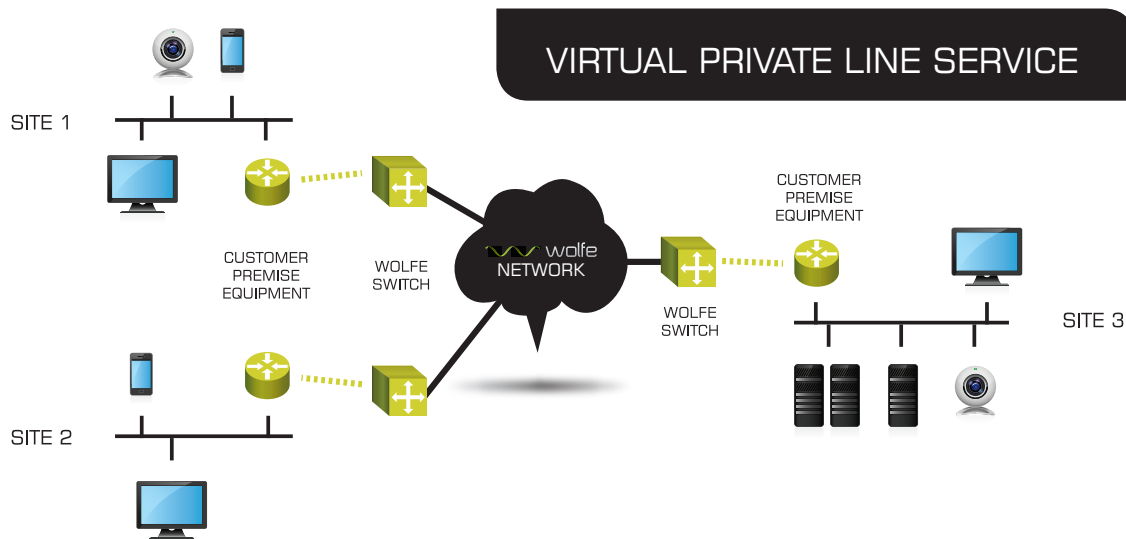

### Connecting your business branches safely, efficiently and reliably.

Your business needs more than a fast way to transmit data. Your business requires a dedicated service connection that gives you the control you need to prioritize network traffic, protect your data from prying eyes and link your locations together – easily.

### Link your business locations together with ease.

Wolfe's Virtual Private Line Service provides your company a dedicated, private and secure network that's 100% customized to your needs. Your company benefits from flexible, fully-scalable connectivity, with any-to-any configurations and five CoS. Plus, a dedicated team monitors your service 24/7, ensuring the utmost in reliability.

Additionally, a virtual private line service is especially beneficial for remote backup. Data can be moved quickly and cost efficiently with low latency times. If a disaster happens, your private line can help you get your business back up and running fast.

Need to control and prioritize your network traffic? Wolfe's Virtual Private Line Service provides your business WAN CoS (wide area network class of service.) Five separate classes ensures that you'll enjoy the most efficient communications path without experiencing data loss.