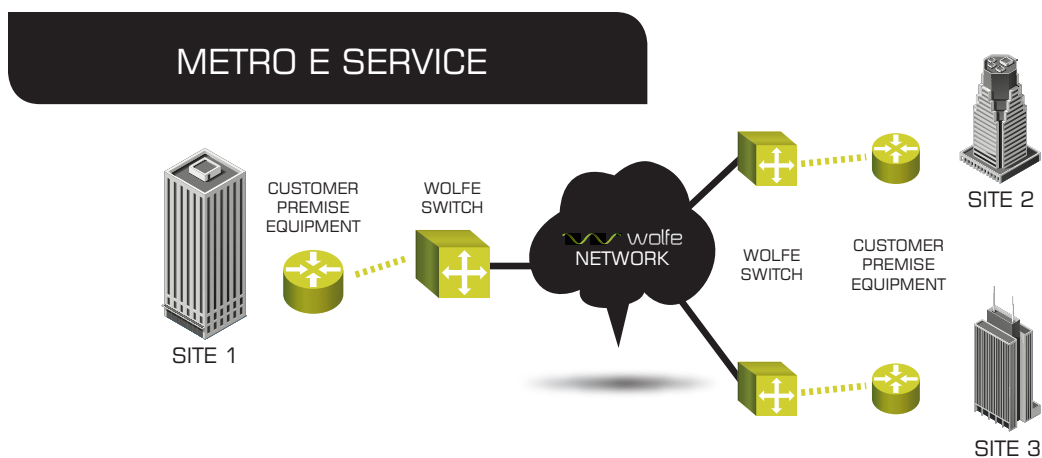

Cost-effectively increase your network's capabilities.

Is your business searching for a way to reduce data latency, expand your network and improve communication efficiencies? Your business needs a flexible, reliable solution that's optimized for superior performance – without having to purchase costly equipment or increasing IT management costs.

Additionally, today's data-centric business applications require customized, scalable network solutions. It's more than developing a solution for today's data and communication needs. It's planning for tomorrow's growth, as well.

Metro E lets you prepare for your company's future – easily.

Wolfe's Metro E service allows you to connect multiple locations using a familiar copper and fiber network. Video, VoIP and data is transmitted significantly faster. Your team can communicate more efficiently. And you'll be able to seamlessly connect all of your locations, safely and reliably.

Metro E is available in point-to-multipoint configurations, with five CoS available. With speeds from 10 Mb/s to 10 Gb/s, you can choose the exact amount of bandwidth you need. If your needs change, the technology scales with it – giving your business the flexibility it needs for continued growth. Additionally, you can often use your existing routers to significantly reduce cost.