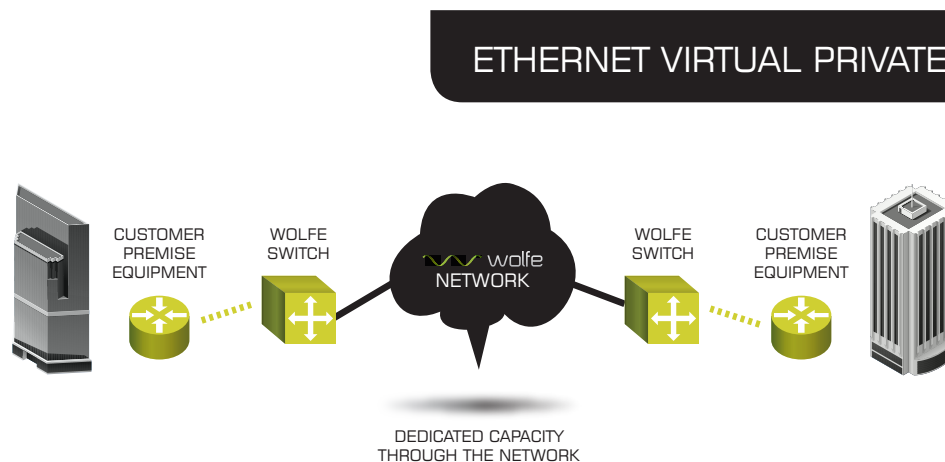

## Get connected with scalable point-to-point network solutions.

Does your business rely on high speed data applications? In today's world, VoIP, video and data transmission dictates the need for stable and secure bandwidth that simplifies data transfer and connectivity.

Additionally, scalability is crucial – tomorrow's applications may mean that your business requires additional bandwidth – and needs to work with a versatile provider that can customize solutions for your growing needs.

## Build a bridge between your businesses.

Wolfe's Ethernet Virtual Private Line allows you to connect two locations within a metropolitan area with a dedicated private line connection. It closes the distance gap, making communication as easy as if you were next door.

You can use your secure Ethernet Virtual Private Line as a stand-alone, secure way to transmit data. With speeds from 10 Mb/s to 10 Gb/s, you can choose the exact amount of bandwidth you need for maximum efficiency. If your needs change, the technology scales with it – giving your business the flexibility it needs for continued growth.