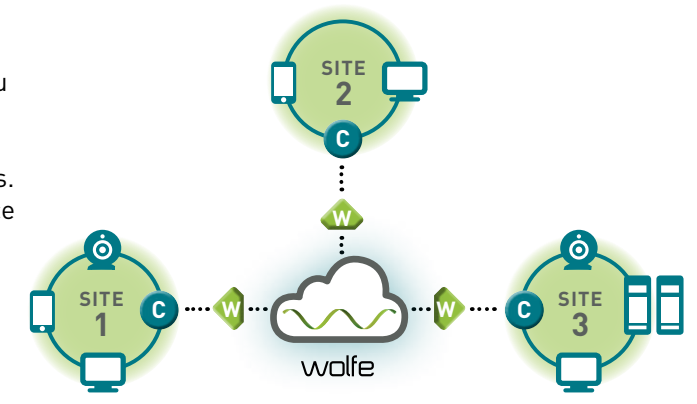

INTERNET AND ETHERNET SOLUTIONS

Crafted for Your Needs.

VIRTUAL PRIVATE LINE SERVICES (VPLS)

Increase productivity when you connect your main office with multiple locations in other metropolitan areas or markets. Our Virtual Private Line Service is a Layer 2 Ethernet that lets you view connectivity stats and control and prioritize network traffic.

WOLFE BUSINESS INTERNET

Fast symmetrical access speeds, security solutions, and manageable redundancy options. Keep your business reliably connected 24/7.

ETHERNET TRANSPORT SERVICE

Distance between your locations shouldn't slow you down. Connect point-to-point seamlessly, and securely share large amounts of data quickly.

Our Network Solutions

IP VPN

Depend on an IP network that offers increased performance and efficiency with fast and scalable bandwidth for multiple locations. With the any-to-any connectivity and class of service, your team gets "in-office" mission-critical accessibility, wherever they are.