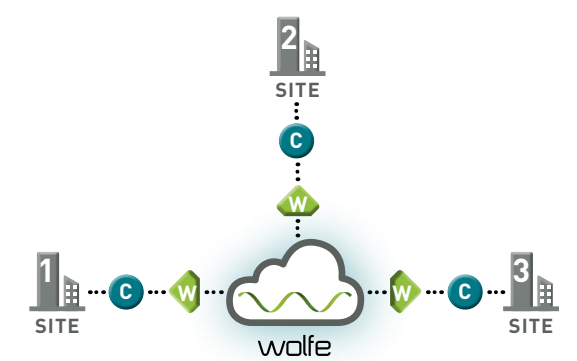

METRO E

Securely share data and network services within all of your offices in a metropolitan area while paying only for the services you need.